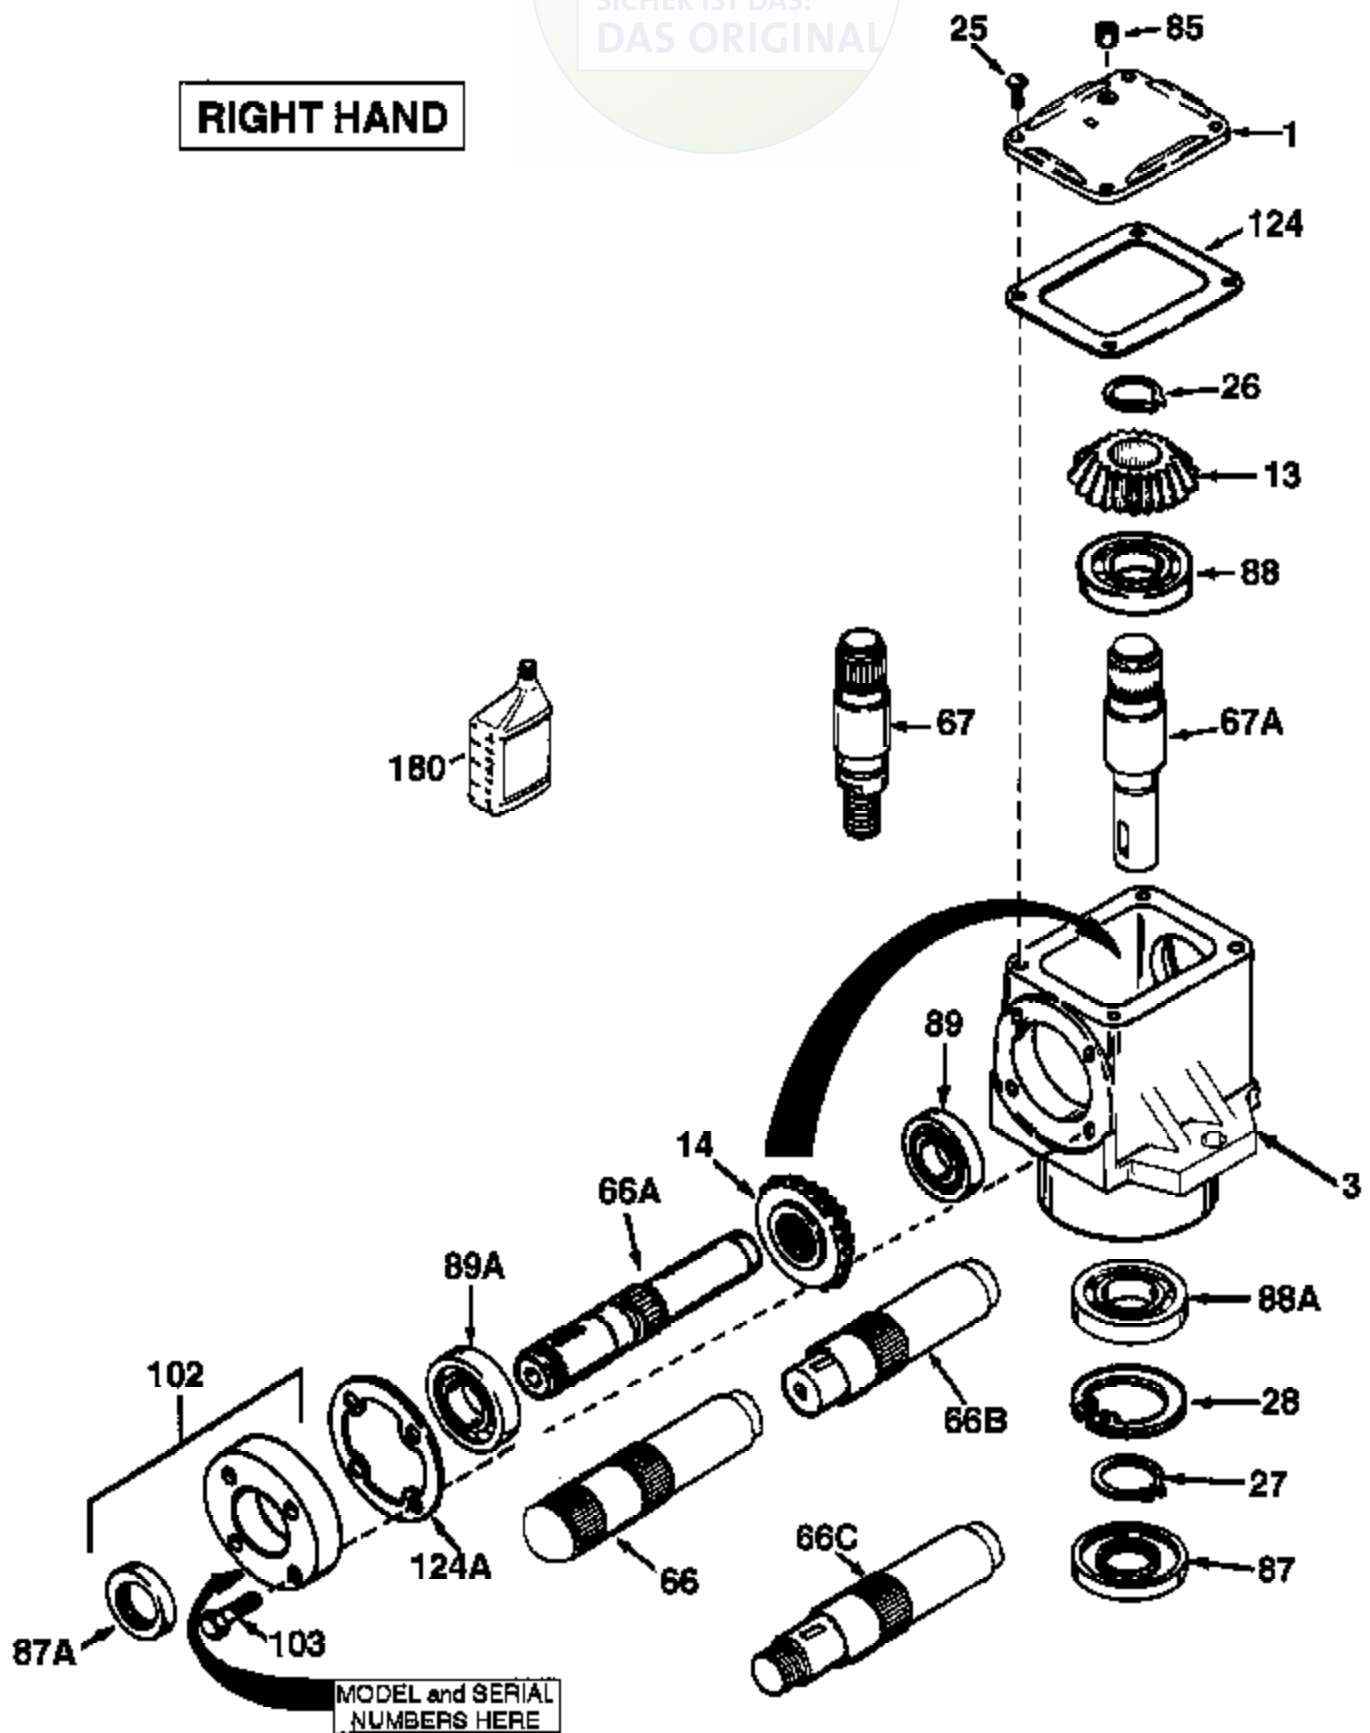

JOIST

SICHER IST DAS:
DAS ORIGINAL

RIGHT HAND

Ref #	Part Number	Qty	Description
1	772067		Cover
3	770104		Right Angle Drive Housing
13	778101A		Miter Gear (17 teeth) (7/8" ID)
14	778210A		Miter Gear (17 teeth) (1" ID)
25	792025		Screw, 10-24 x 1/2"
26	788018		Retainer Ring
27	788019		Retainer Ring
66A	776228		Input Shaft (5-7/32" long)
67A	776066		Output Shaft (4-19/32" long)
85	792039		Pipe Plug, 1/8-27 (countersunk headle ss)
87A	788031		Oil Seal
87	788029		Oil Seal
88A	780034	1000-1000-048	Ball Bearing
88	780034	Peerless	Ball Bearing
89	780024		Ball Bearing
102	786029		Retainer Cap & Seal (Incl. 87A & 103)
103	792026		Screw, 1/4-20 x 7/8"
124A	788030B		Cap Gasket
124	788028		Cover Gasket
180	730229A		Gear Oil 80W90

1000-1000-048 Page 2 of 2